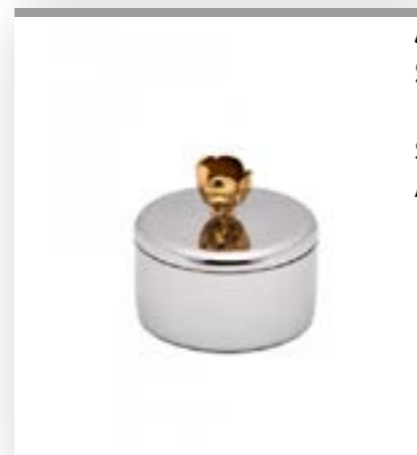

AÇUCAREIRO FLOR SUGARPOT

Stainless steel with brass
AO110768